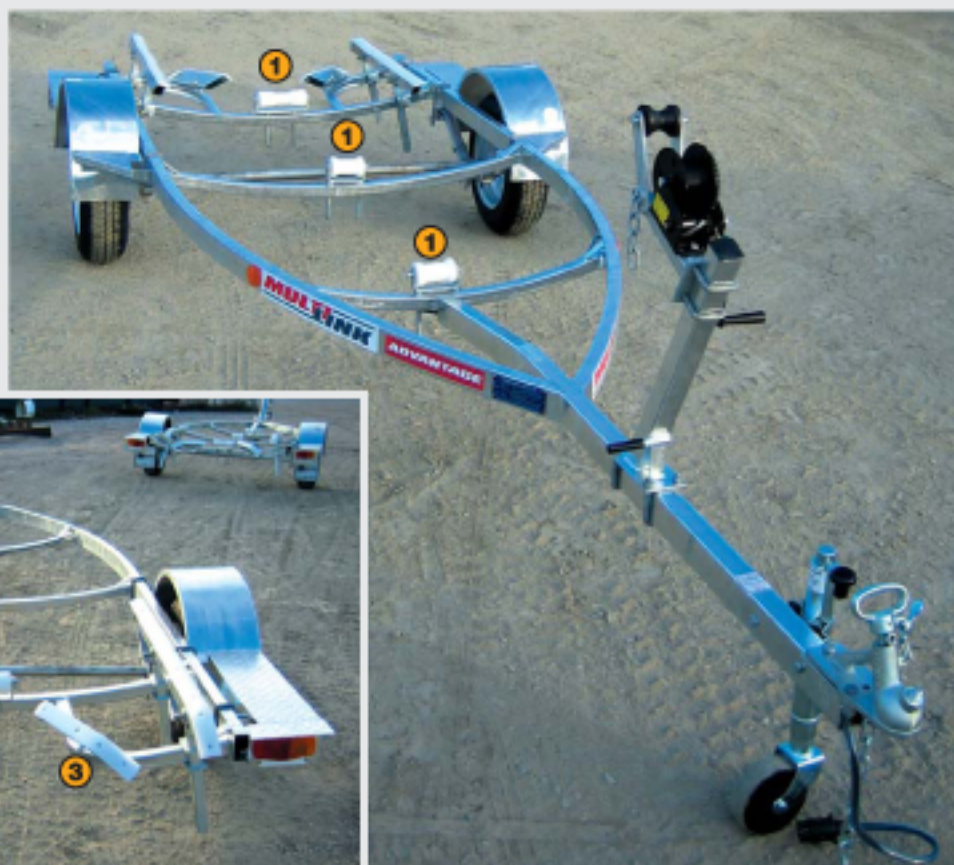

MACKAY

**The ultimate boat
deserves the ultimate boat trailer**

ADVANTAGE TRAILERS - PERFECT FOR SMALL ALUMINIUM BOATS

- ① Keel Roller Support
- ② Large 200mm Nylon First Entry Roller
- ③ Automatic Retrieval Flipper Guides
- ④ Light Protection

Trailer Specifications

Trailer Model	Stock Code	Tyres	Tare Weight (kg)	GVM Rating (kg)
A3700 Vee Frame	A3700-13	155 x 13	165	680
A3700F Flat Frame	A3700F-13	155 x 13	165	680
A4000 Vee Frame	A4000-13	155 x 13	180	700
A4000F Flat Frame	A4000F-13	155 x 13	180	700
A4300 Vee Frame	A4300-13	155 x 13	210	749
A4300F Flat Frame	A4300F-13	155 x 13	210	749
A4300W Fatboy	A4300W	155 x 13	230	749